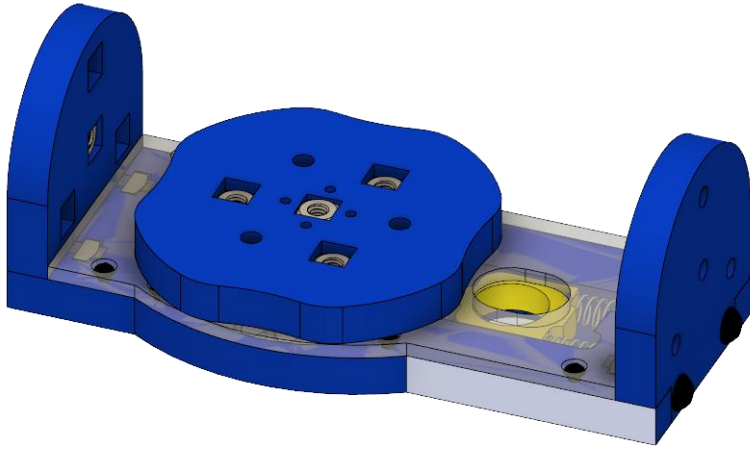

Manual +2 Axis Accessory (004588)

SBX 332 - Assembly

Driving Side Subassembly

Bill of Materials

ITEM NO.	Part #	Driven Side/QTY.
1	004568	1
2	004569	1
3	004581	1
4	004557	1
5	004567	1
6	004574	1
7	004579	1
8	002135	3
9	004419	6
10	002791	3
11	003802	4
12	003667	2

Driven Side Subassembly

Bill of Materials

ITEM NO.	Part #	Driving Side/QTY.
1	004573	1
2	004575	1
3	004566	1
4	004568	1
5	004569	1
6	004577	1
7	004557	1
8	004576	1
9	004562	2
10	002135	3
11	004419	6
12	002791	4
13	003802	4
14	003667	2

Trunnion Subassembly

Bill of Materials

ITEM NO.	Part #	Trunnion/QTY.
1	004575	1
2	004580	1
3	004578	1
4	004557	1
5	004571	1
6	004570	2
7	004562	2
8	002135	7
9	004419	16
10	002791	8
11	004599	1

2x (004570)