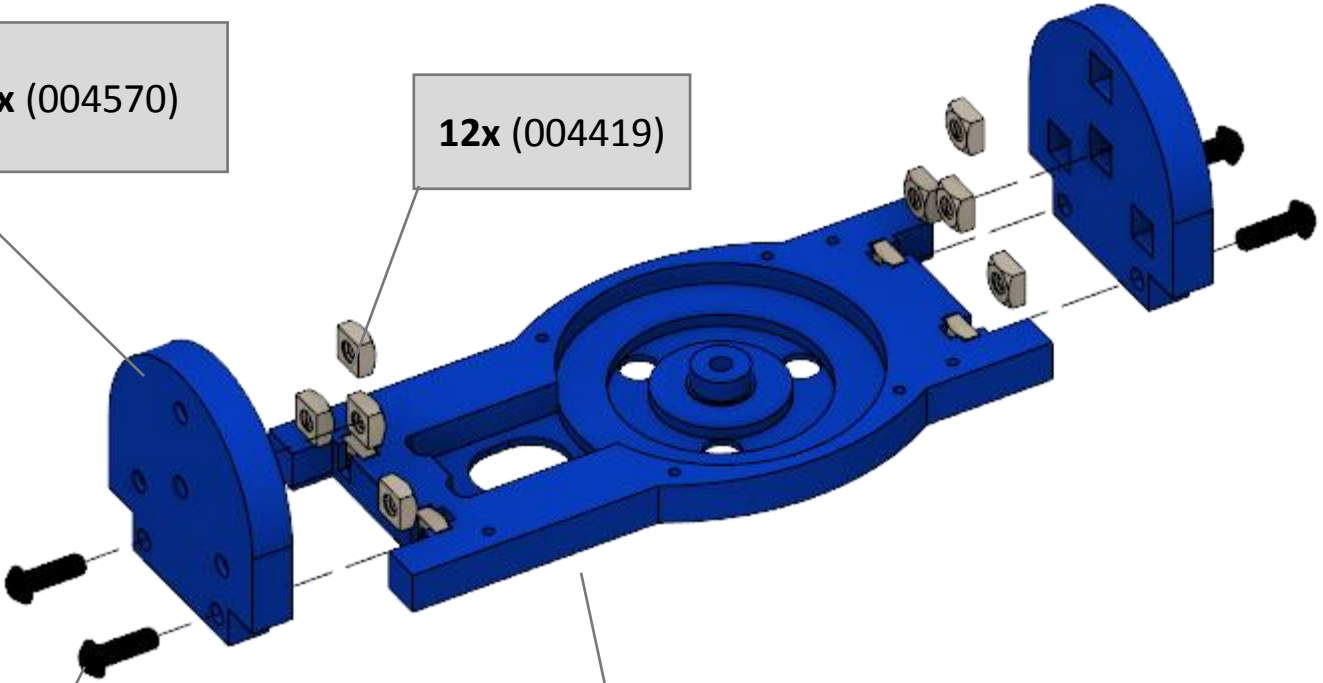

2x (004570)

12x (004419)

4x
(002135)

(004580)