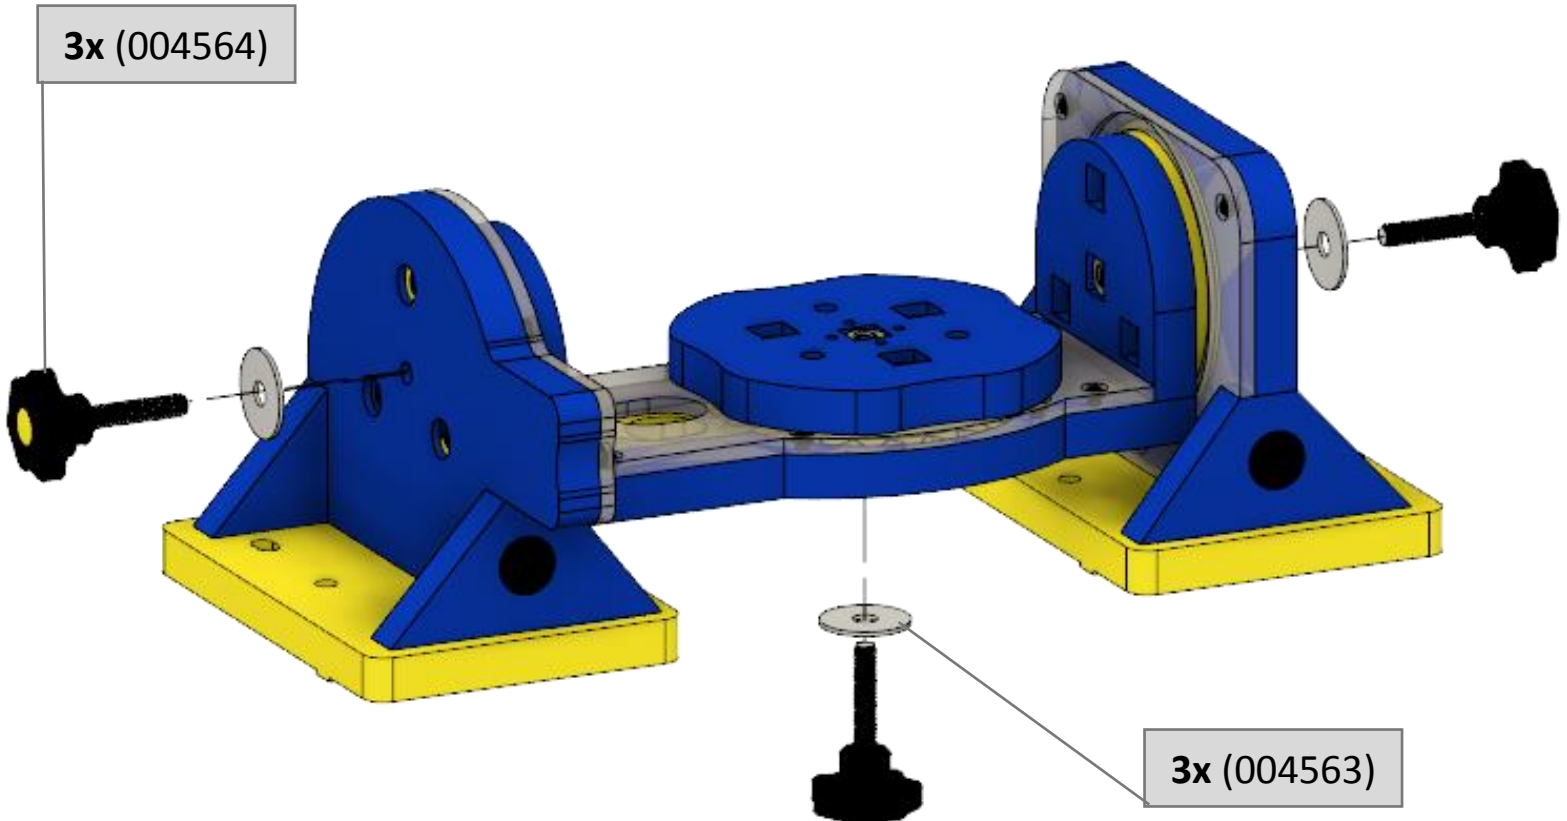

Final Assembly

Bill of Materials

ITEM NO.	Part #	Final Assembly /QTY.
1	004564	3
2	004563	3