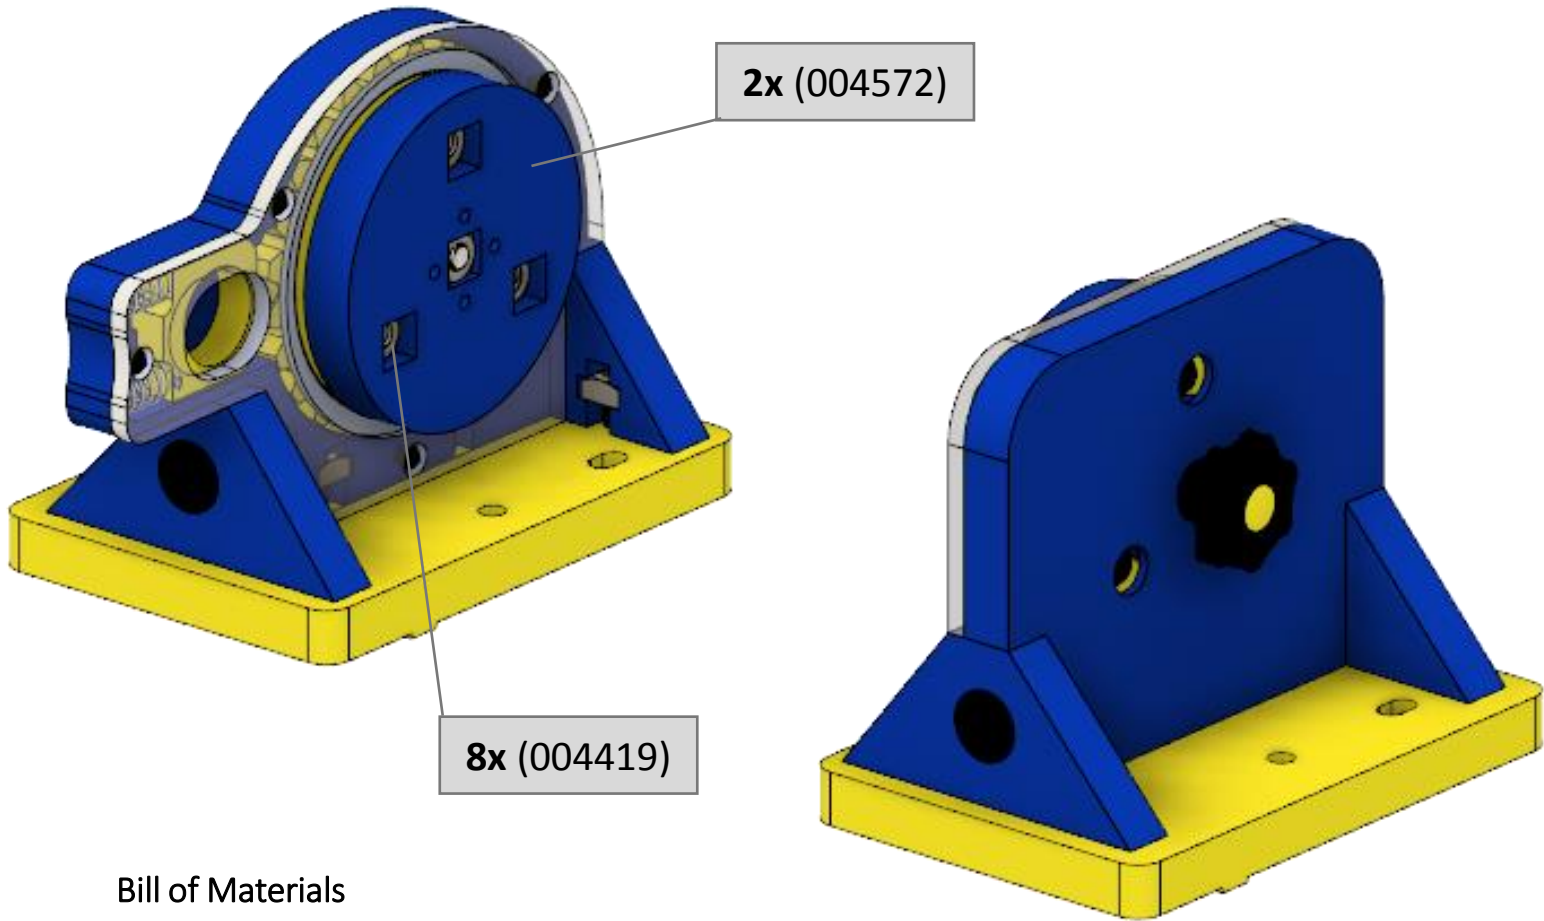

4 Axis Configuration

Bill of Materials

ITEM NO.	Part #	4 Axis/QTY.
1	004572	2
2	004419	8